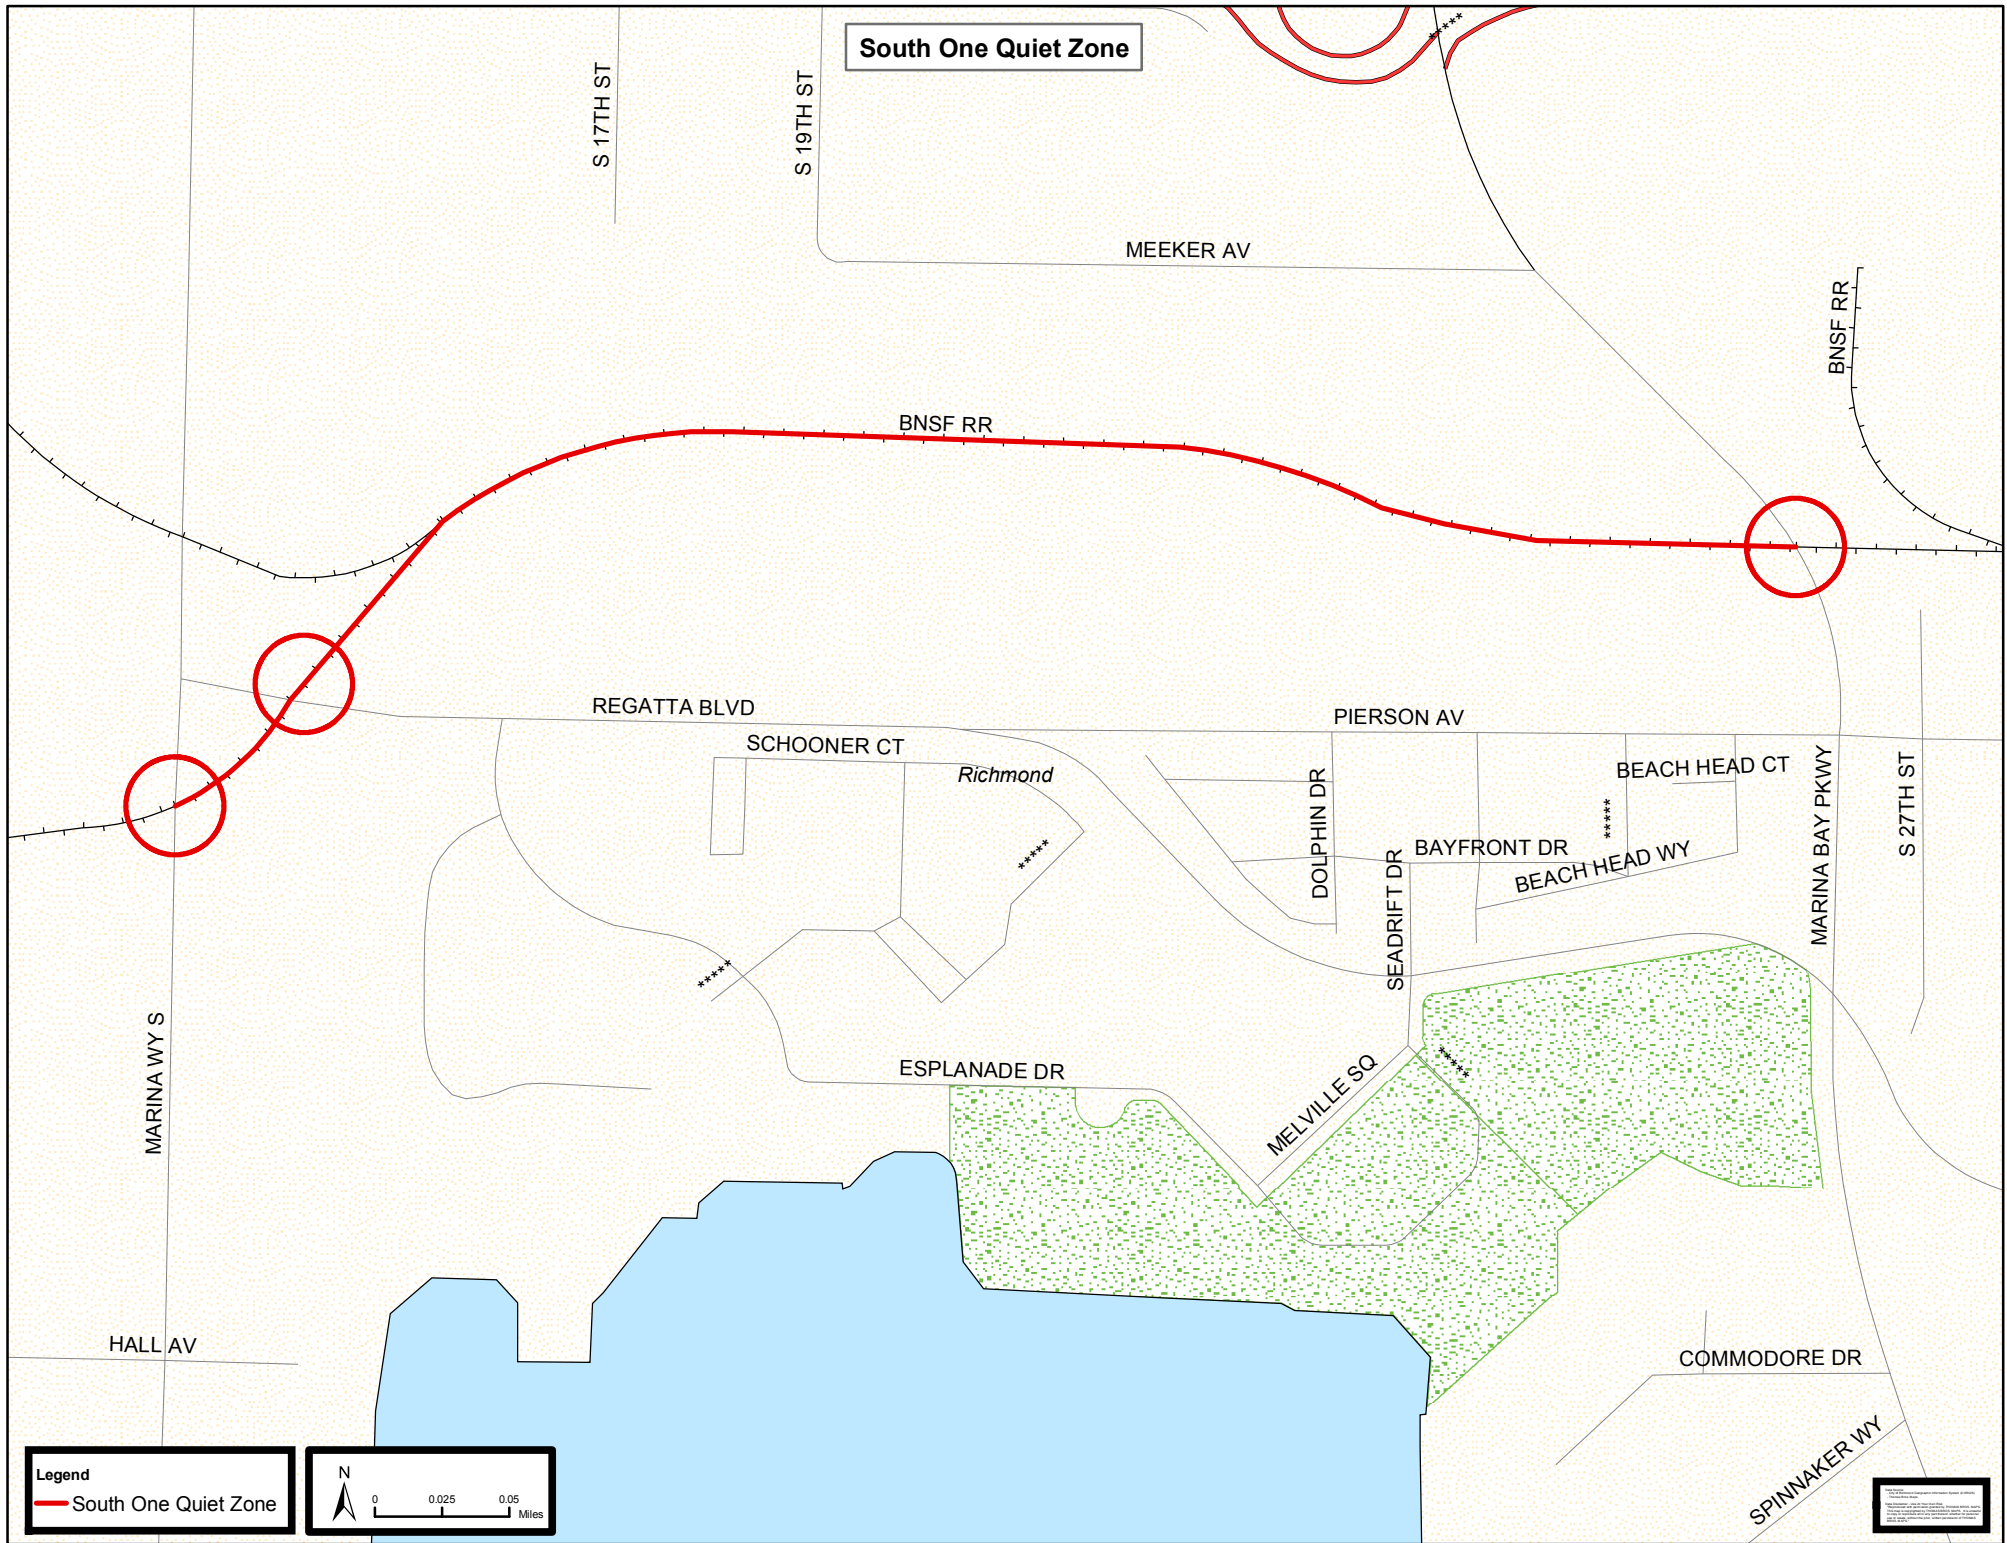

South One Quiet Zone

Legend
— South One Quiet Zone

N
0 0.025 0.05
Miles