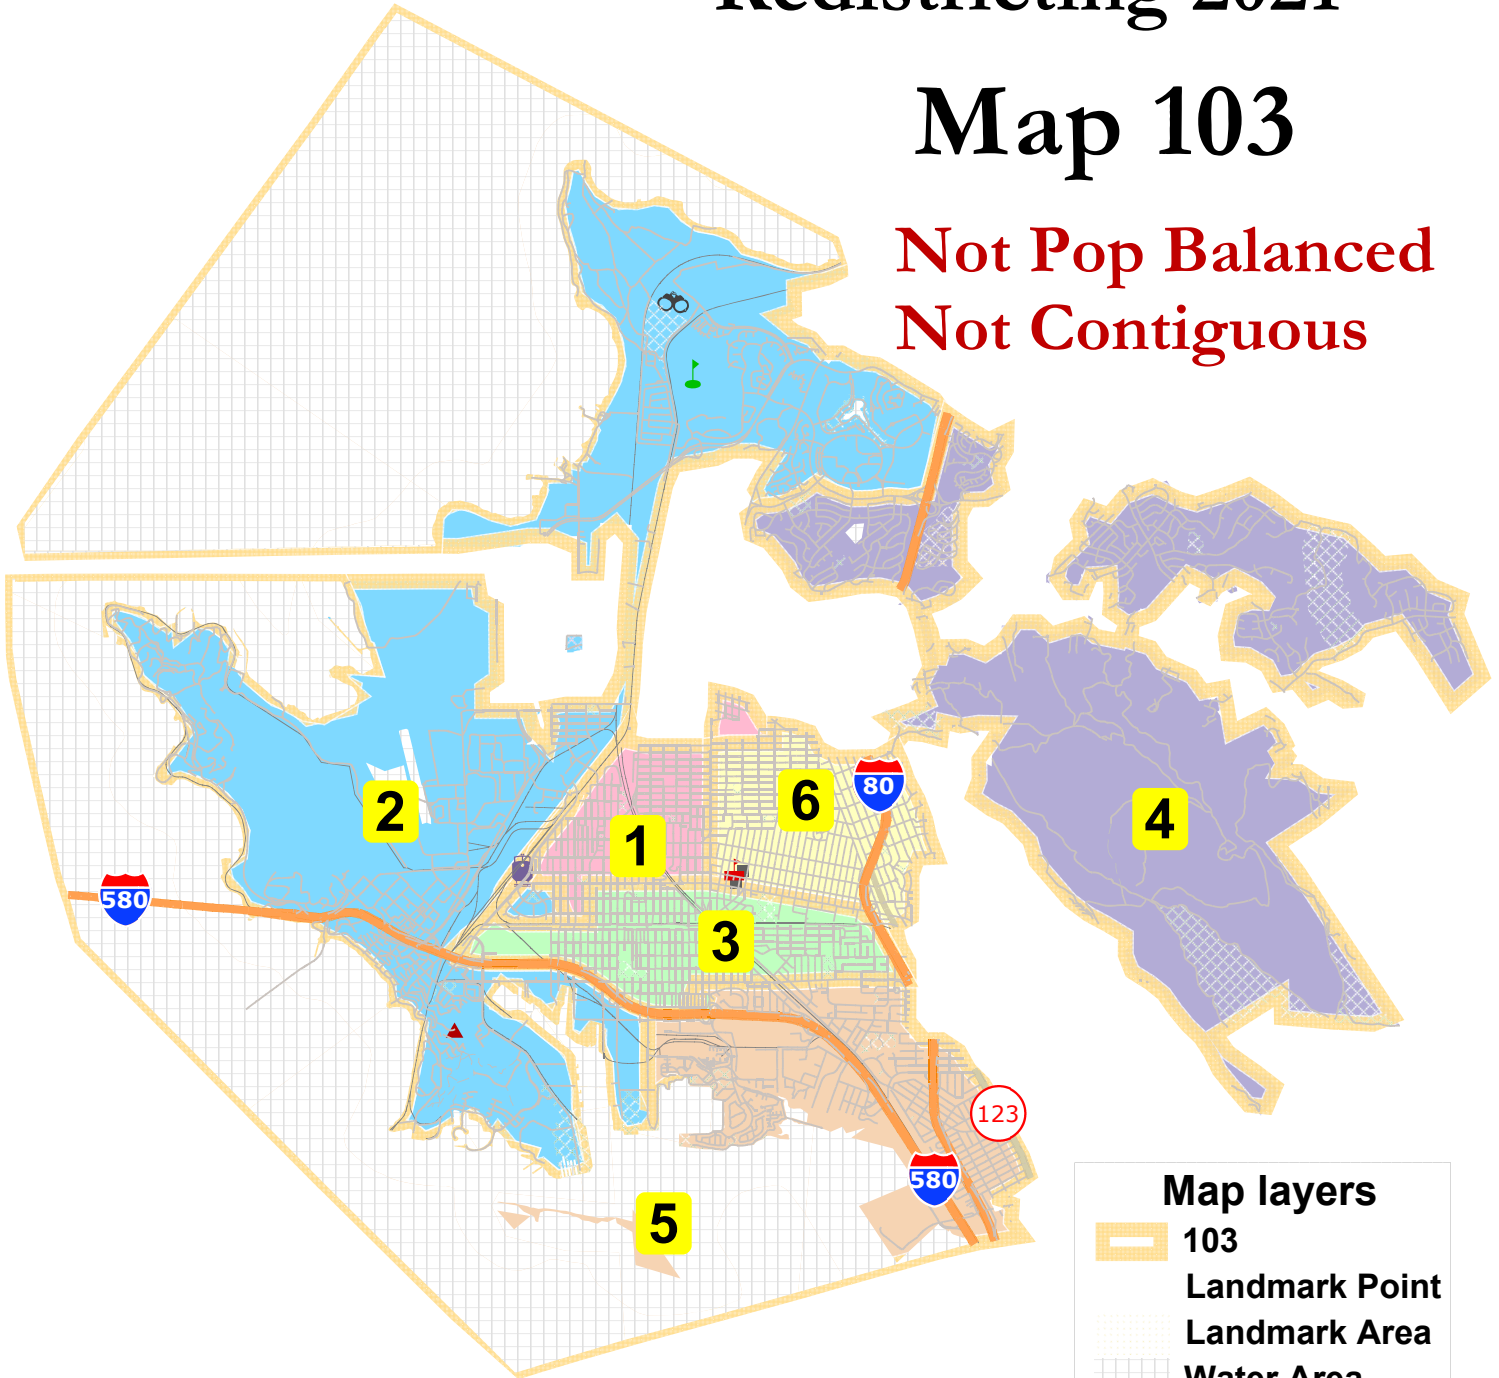

City of Richmond Redistricting 2021

Map 103

**Not Pop Balanced
Not Contiguous**

Map layers

- 103
- Landmark Point
- Landmark Area
- Water Area
- Railroad
- Streets

Demographics not available for maps that are non-contiguous or not population balanced.