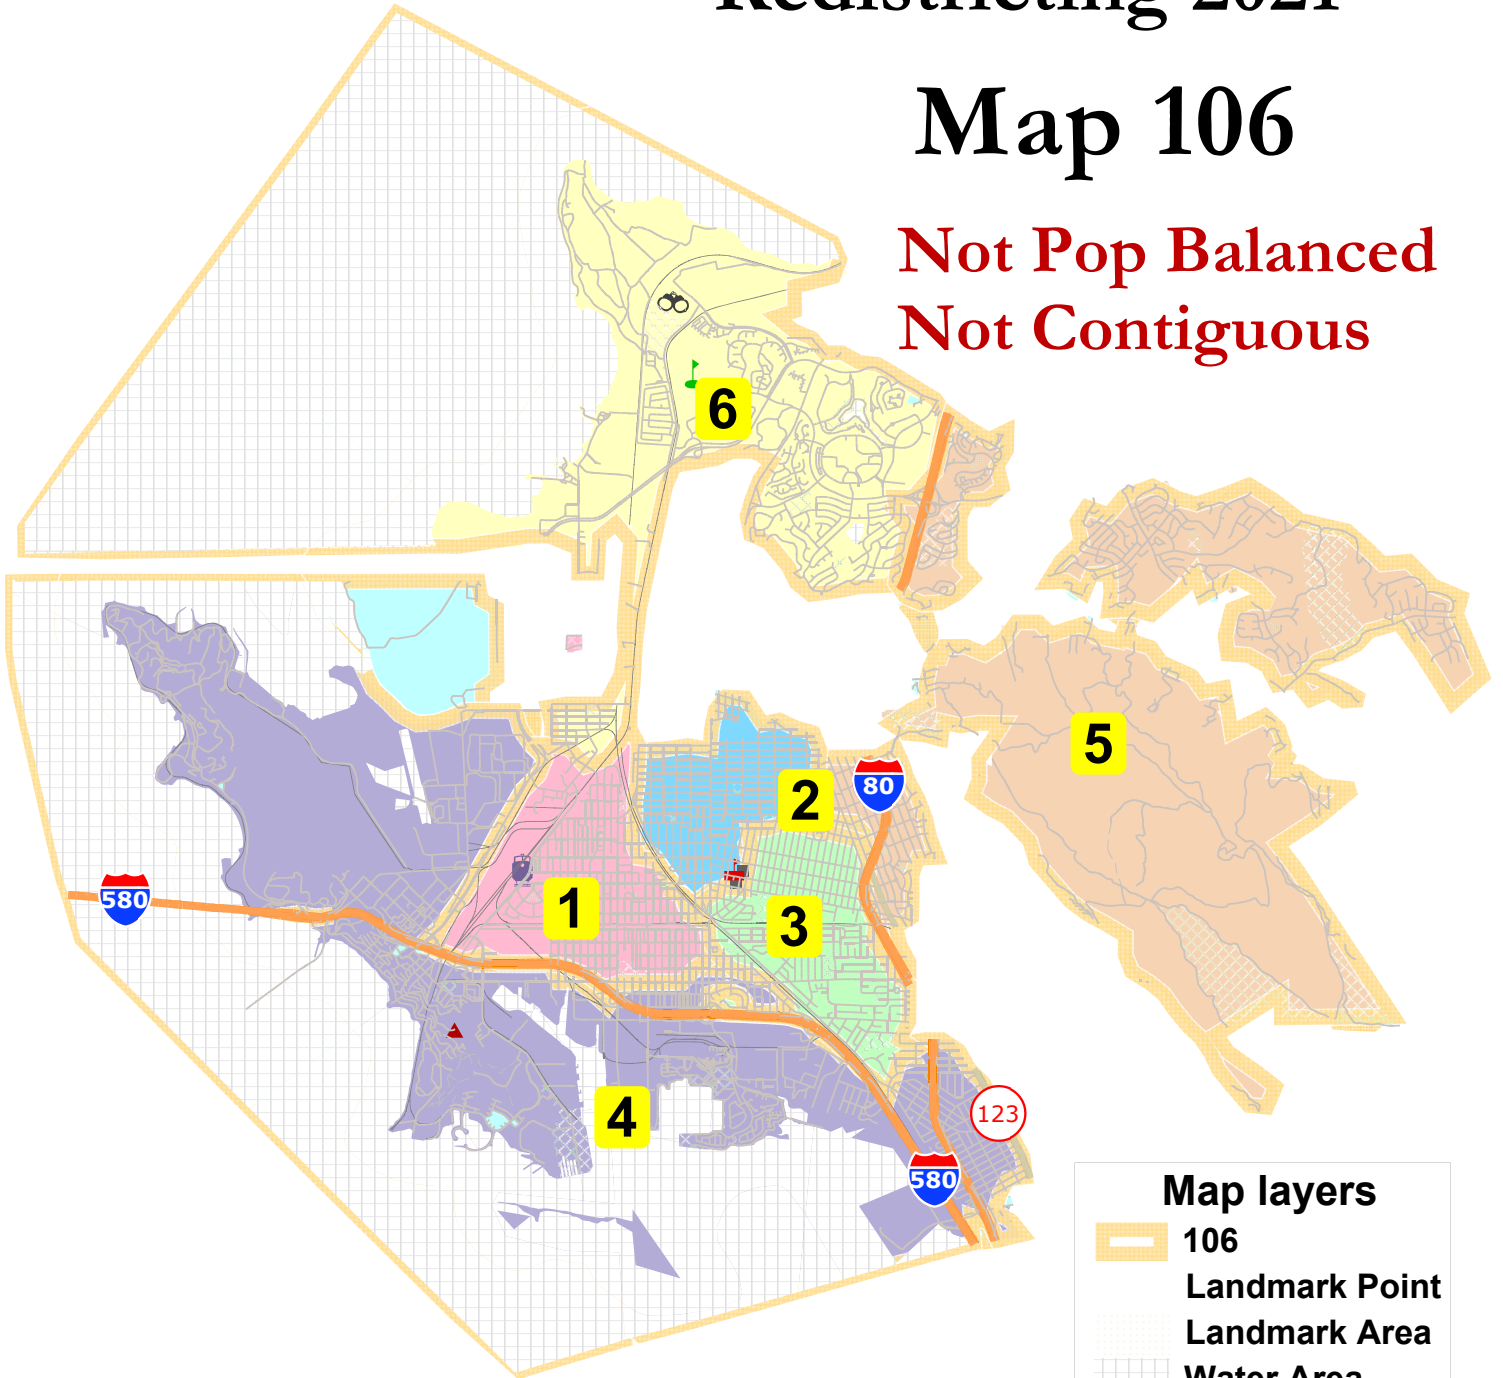

City of Richmond Redistricting 2021

Map 106

**Not Pop Balanced
Not Contiguous**

Map layers

-  106
-  Landmark Point
-  Landmark Area
-  Water Area
-  Railroad
-  Streets

Demographics not available for maps that are non-contiguous or not population balanced.