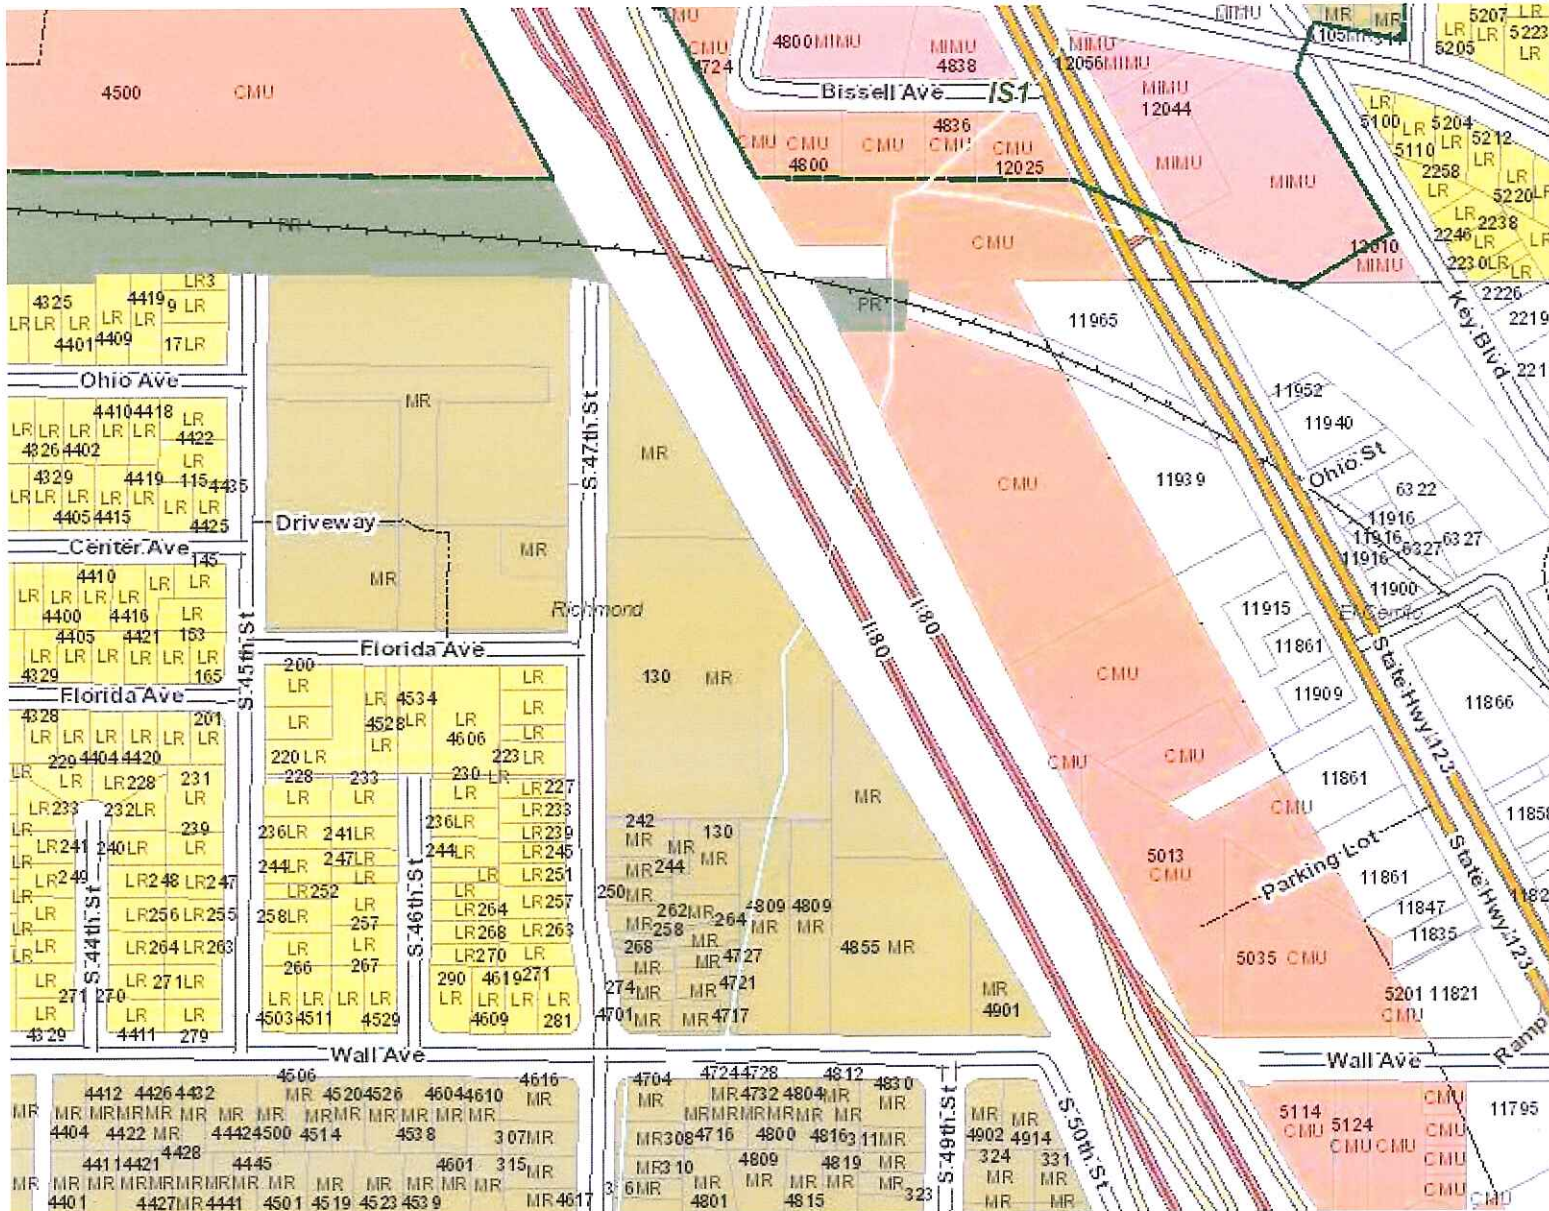

### Legend

- MR, Medium-Density Residential
  - LR, Low Density Residential
  - CMU, Medium-Intensity Mixed-Use, Commercial
  - MIMU, Medium-Intensity Mixed-Use (Community Nodes and Gateways)
- GENERAL PLAN DESIGNATIONS**
- Exhibit C**

This map is a user generated static output from an Internet mapping site and is for reference only. Data layers that appear on this map may or may not be accurate, current, or otherwise reliable.

THIS MAP IS NOT TO BE USED FOR NAVIGATION