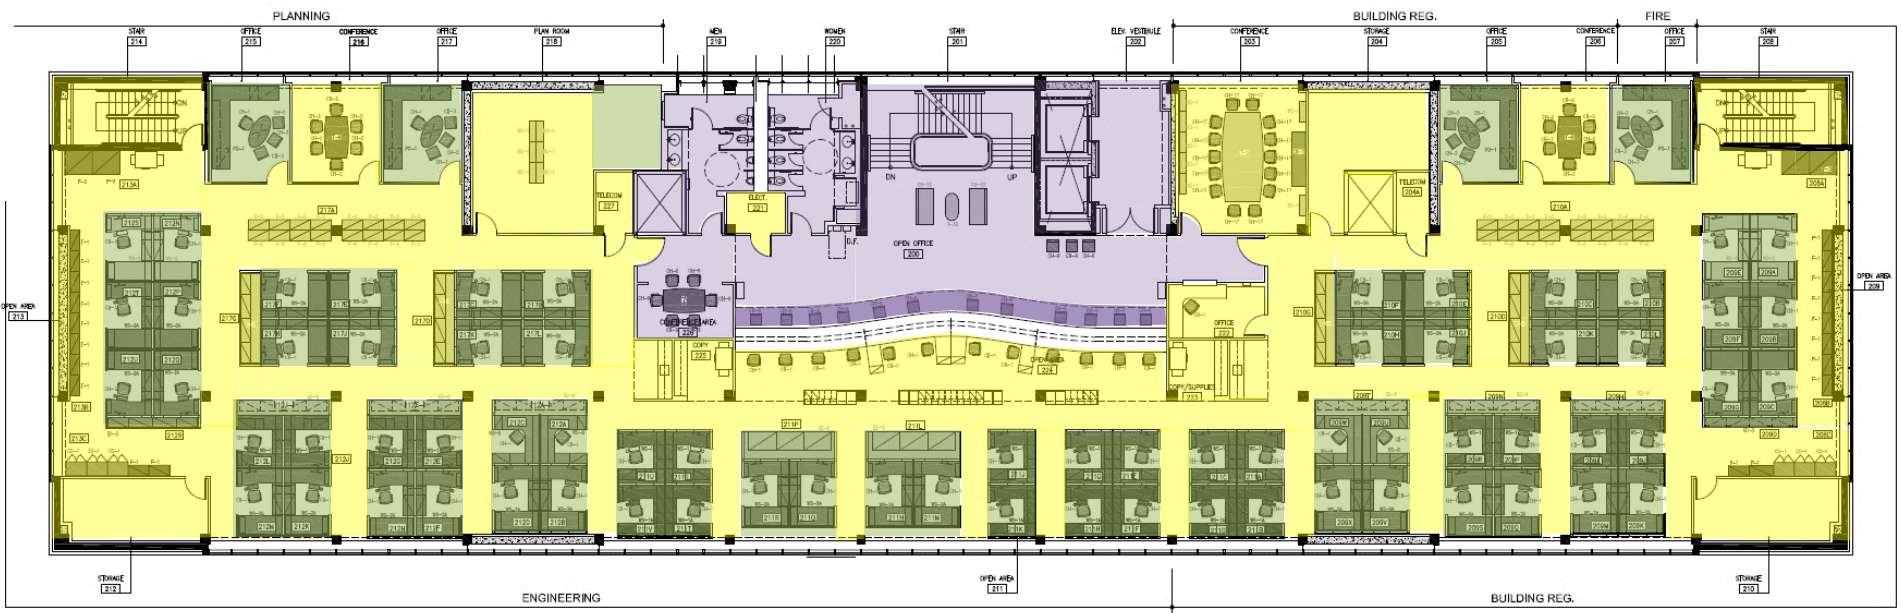

Safe Work Practice Zones

450 Civic Center – 1st Floor
 450 Civic Center Plaza, Richmond, CA
 FACS # PJ47121
 June 4, 2020

LEGEND

Green = staff personal spaces	Light Purple = common areas
Yellow = staff common areas	Dark Purple = public specialized areas
Orange = staff specialized areas	

Safe Work Practice Zones

450 Civic Center – 2nd Floor
 450 Civic Center Plaza, Richmond, CA
 FACS # PJ47121
 June 4, 2020

LEGEND

Green = staff personal spaces	Light Purple = common areas
Yellow = staff common areas	Dark Purple = public specialized areas
Orange = staff specialized areas	

Safe Work Practice Zones

450 Civic Center – 3rd Floor
 450 Civic Center Plaza, Richmond, CA
 FACS # PJ47121
 June 4, 2020

LEGEND

Green = staff personal spaces	Light Purple = common areas
Yellow = staff common areas	Dark Purple = public specialized areas
Orange = staff specialized areas	