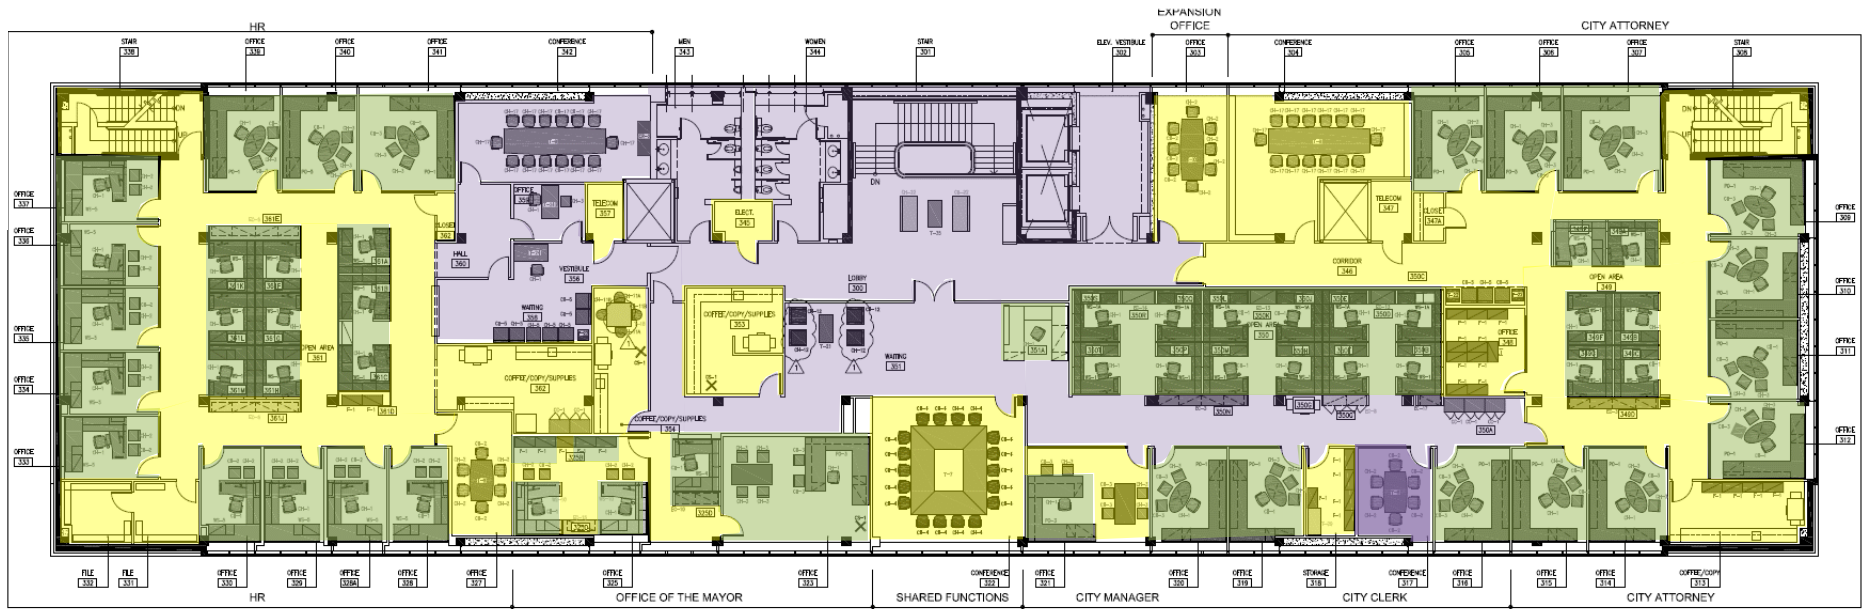

Safe Work Practice Zones

450 Civic Center – 1st Floor
 450 Civic Center Plaza, Richmond, CA
 FACS # PJ47121
 June 4, 2020

LEGEND

Green = staff personal spaces	Light Purple = common areas
Yellow = staff common areas	Dark Purple = public specialized areas
Orange = staff specialized areas	

Safe Work Practice Zones

450 Civic Center – 2nd Floor
 450 Civic Center Plaza, Richmond, CA
 FACS # PJ47121
 June 4, 2020

LEGEND

Green = staff personal spaces	Light Purple = common areas
Yellow = staff common areas	Dark Purple = public specialized areas
Orange = staff specialized areas	

Safe Work Practice Zones

450 Civic Center – 3rd Floor
 450 Civic Center Plaza, Richmond, CA
 FACS # PJ47121
 June 4, 2020

LEGEND

Green = staff personal spaces	Light Purple = common areas
Yellow = staff common areas	Dark Purple = public specialized areas
Orange = staff specialized areas	

Safe Work Practice Zones

450 Civic Center - Basement
 450 Civic Center Plaza, Richmond, CA
 FACS # PJ47121
 June 4, 2020

LEGEND

Green = staff personal spaces	Light Purple = common areas
Yellow = staff common areas	Dark Purple = public specialized areas
Orange = staff specialized areas	