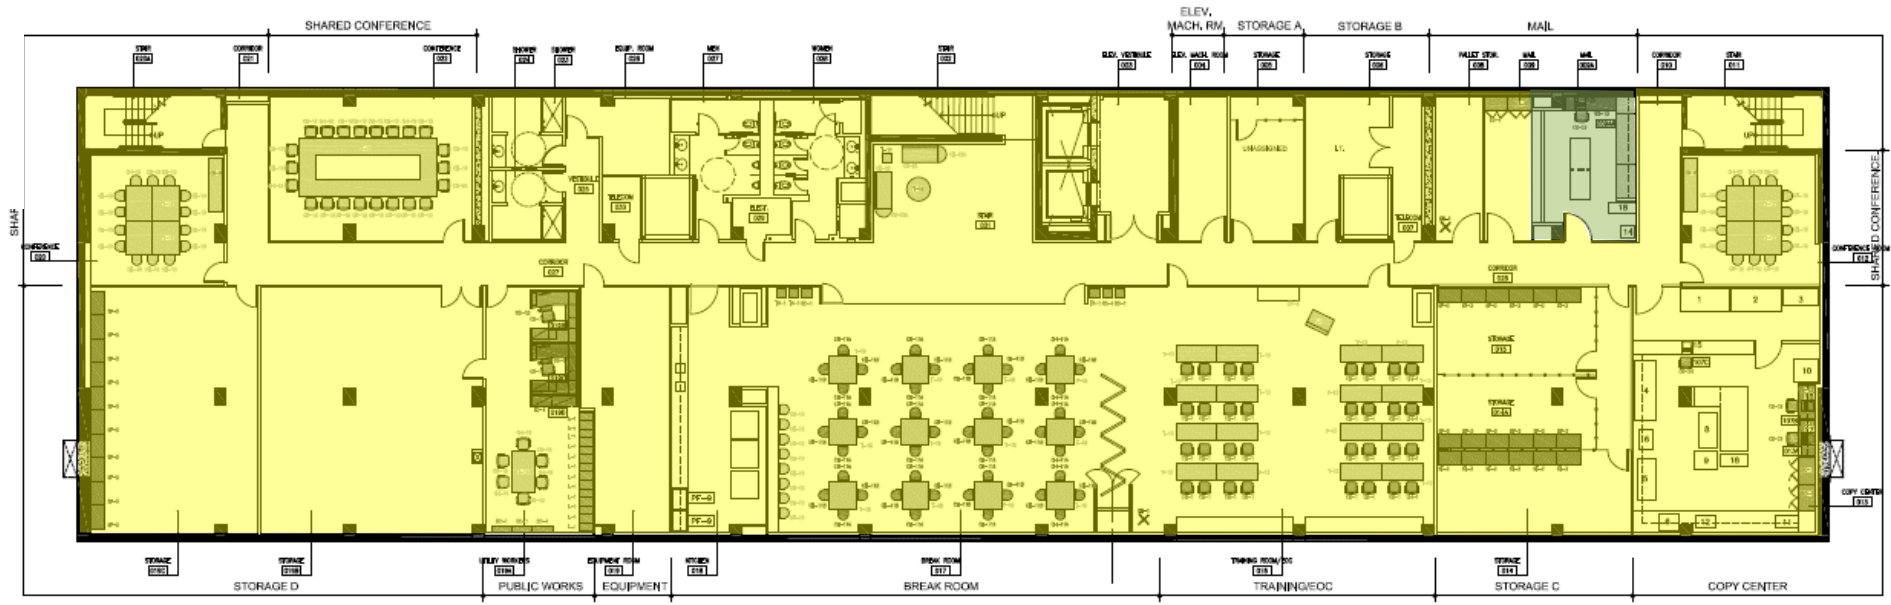

Safe Work Practice Zones

450 Civic Center – 1st Floor
 450 Civic Center Plaza, Richmond, CA
 FACS # PJ47121
 June 4, 2020

LEGEND

Green = staff personal spaces	Light Purple = common areas
Yellow = staff common areas	Dark Purple = public specialized areas
Orange = staff specialized areas	

Safe Work Practice Zones

450 Civic Center – 2nd Floor
 450 Civic Center Plaza, Richmond, CA
 FACS # PJ47121
 June 4, 2020

LEGEND

Green = staff personal spaces	Light Purple = common areas
Yellow = staff common areas	Dark Purple = public specialized areas
Orange = staff specialized areas	

Safe Work Practice Zones

450 Civic Center – 3rd Floor
 450 Civic Center Plaza, Richmond, CA
 FACS # PJ47121
 June 4, 2020

LEGEND

Green = staff personal spaces	Light Purple = common areas
Yellow = staff common areas	Dark Purple = public specialized areas
Orange = staff specialized areas	

Safe Work Practice Zones

450 Civic Center - Basement
 450 Civic Center Plaza, Richmond, CA
 FACS # PJ47121
 June 4, 2020

LEGEND

Green = staff personal spaces	Light Purple = common areas
Yellow = staff common areas	Dark Purple = public specialized areas
Orange = staff specialized areas	