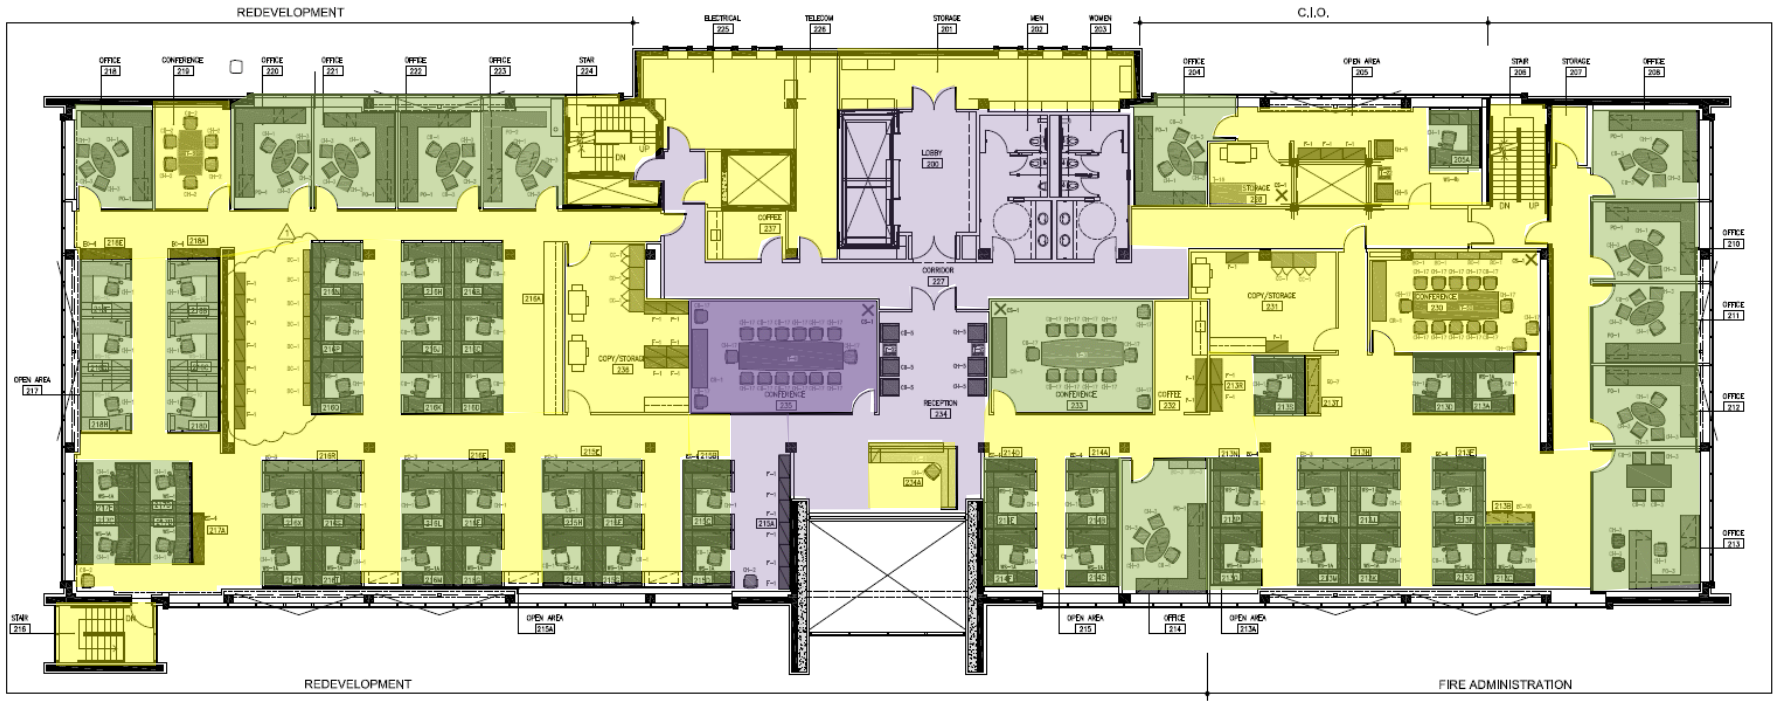

Safe Work Practice Zones

440 Civic Center – 1st Floor
440 Civic Center Plaza, Richmond, CA
FACS # PJ47121
June 4, 2020

LEGEND

Green = staff personal spaces	Light Purple = common areas
Yellow = staff common areas	Dark Purple = public specialized areas
Orange = staff specialized areas	

Safe Work Practice Zones
 440 Civic Center – 2nd Floor
 440 Civic Center Plaza, Richmond, CA
 FACS # PJ47121
 June 4, 2020

LEGEND	
Green = staff personal spaces	Light Purple = common areas
Yellow = staff common areas	Dark Purple = public specialized areas
Orange = staff specialized areas	

Safe Work Practice Zones

440 Civic Center – 3rd Floor
 440 Civic Center Plaza, Richmond, CA
 FACS # PJ47121
 June 4, 2020

LEGEND

Green = staff personal spaces	Light Purple = common areas
Yellow = staff common areas	Dark Purple = public specialized areas
Orange = staff specialized areas	

Safe Work Practice Zones

440 Civic Center - Basement
 440 Civic Center Plaza, Richmond, CA
 FACS # PJ47121
 June 4, 2020

LEGEND

Green = staff personal spaces	Light Purple = common areas
Yellow = staff common areas	Dark Purple = public specialized areas
Orange = staff specialized areas	