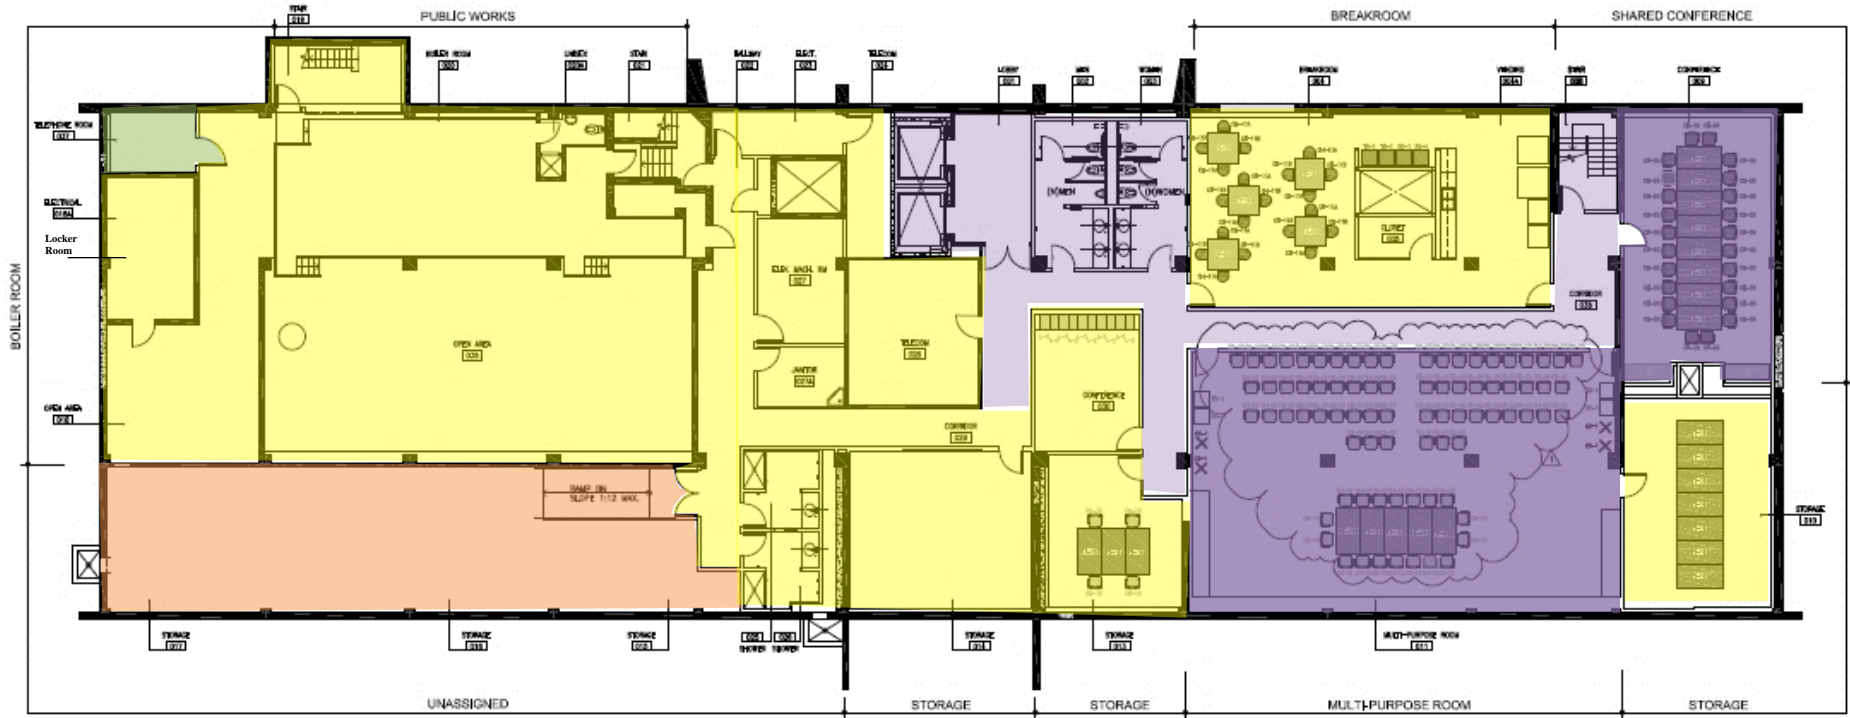

Safe Work Practice Zones

440 Civic Center – 1st Floor
440 Civic Center Plaza, Richmond, CA
FACS # PJ47121
June 4, 2020

LEGEND

Green = staff personal spaces	Light Purple = common areas
Yellow = staff common areas	Dark Purple = public specialized areas
Orange = staff specialized areas	

Safe Work Practice Zones
 440 Civic Center – 2nd Floor
 440 Civic Center Plaza, Richmond, CA
 FACS # PJ47121
 June 4, 2020

LEGEND	
Green = staff personal spaces	Light Purple = common areas
Yellow = staff common areas	Dark Purple = public specialized areas
Orange = staff specialized areas	

Safe Work Practice Zones

440 Civic Center – 3rd Floor
 440 Civic Center Plaza, Richmond, CA
 FACS # PJ47121
 June 4, 2020

LEGEND

Green = staff personal spaces	Light Purple = common areas
Yellow = staff common areas	Dark Purple = public specialized areas
Orange = staff specialized areas	

Safe Work Practice Zones

440 Civic Center - Basement
 440 Civic Center Plaza, Richmond, CA
 FACS # PJ47121
 June 4, 2020

LEGEND

Green = staff personal spaces	Light Purple = common areas
Yellow = staff common areas	Dark Purple = public specialized areas
Orange = staff specialized areas	