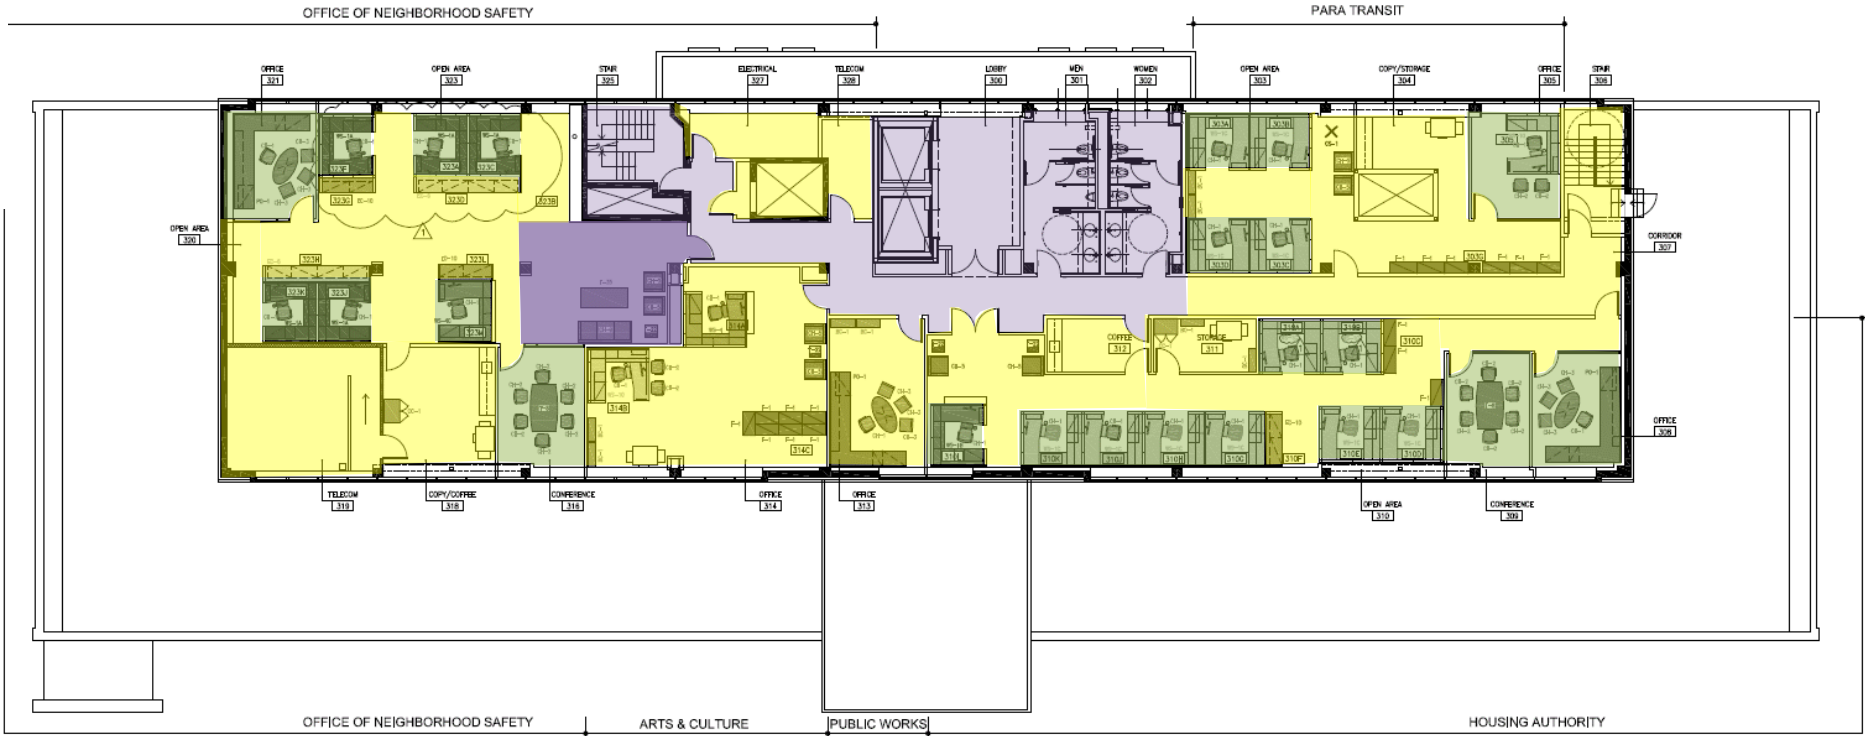

Safe Work Practice Zones

440 Civic Center – 1st Floor
440 Civic Center Plaza, Richmond, CA
FACS # PJ47121
June 4, 2020

LEGEND

Green = staff personal spaces	Light Purple = common areas
Yellow = staff common areas	Dark Purple = public specialized areas
Orange = staff specialized areas	

Safe Work Practice Zones
 440 Civic Center – 2nd Floor
 440 Civic Center Plaza, Richmond, CA
 FACS # PJ47121
 June 4, 2020

LEGEND	
Green = staff personal spaces	Light Purple = common areas
Yellow = staff common areas	Dark Purple = public specialized areas
Orange = staff specialized areas	

Safe Work Practice Zones

440 Civic Center – 3rd Floor
 440 Civic Center Plaza, Richmond, CA
 FACS # PJ47121
 June 4, 2020

LEGEND

Green = staff personal spaces	Light Purple = common areas
Yellow = staff common areas	Dark Purple = public specialized areas
Orange = staff specialized areas	

Safe Work Practice Zones

440 Civic Center - Basement
 440 Civic Center Plaza, Richmond, CA
 FACS # PJ47121
 June 4, 2020

LEGEND

Green = staff personal spaces	Light Purple = common areas
Yellow = staff common areas	Dark Purple = public specialized areas
Orange = staff specialized areas	